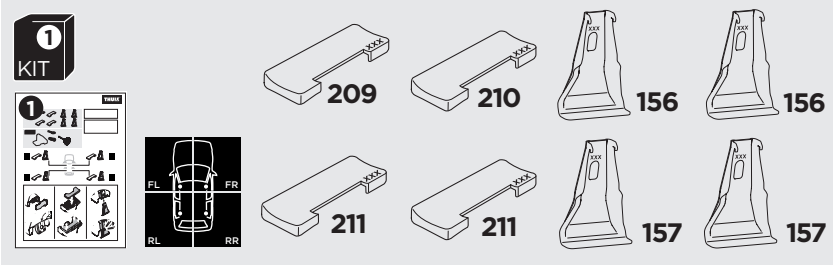

1

Kit 145050

KIA Sportage, 5-dr SUV, 16-

ISO 11154-E

THULE WingBar Evo	THULE WingBar Edge	THULE WingBar	THULE SquareBar	Evo X (scale)	Edge X (scale)
KIA Sportage, 5-dr SUV, 16-				43	K

THULE ProBar	THULE SlideBar	X (mm/inch)		
KIA Sportage, 5-dr SUV, 16-		1081 mm / 42 1/2"		

THULE WingBar Evo	THULE WingBar Edge	THULE WingBar	THULE SquareBar	Evo Y (scale)	Edge Y (scale)
KIA Sportage, 5-dr SUV, 16-				39,5	R

THULE ProBar	THULE SlideBar	Y (mm/inch)		
KIA Sportage, 5-dr SUV, 16-		1046 mm / 41 1/8"		

	W (mm/inch)	Z (mm/inch)
KIA Sportage, 5-dr SUV, 16-	750 mm / 29 1/2"	250 mm / 9 7/8"