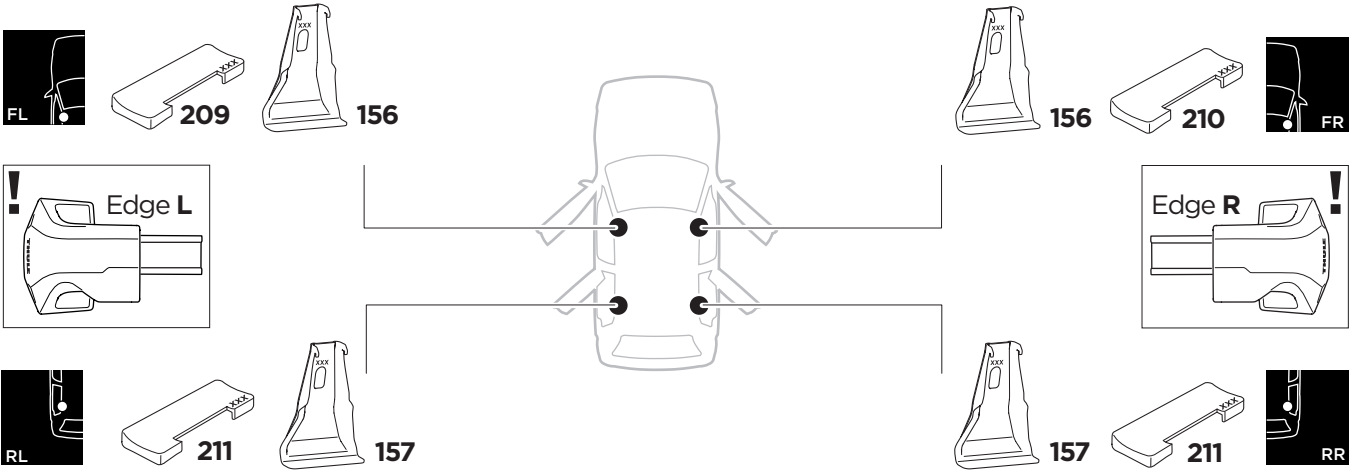

1

Kit 145050

KIA Sportage, 5-dr SUV, 16-

ISO 11154-E

THULE WingBar Evo	THULE WingBar Edge	THULE WingBar	THULE SquareBar	Evo X (scale)	Edge X (scale)
KIA Sportage, 5-dr SUV, 16-				43	K

THULE ProBar	THULE SlideBar	X (mm/inch)		
KIA Sportage, 5-dr SUV, 16-		1081 mm / 42 1/2"		

THULE WingBar Evo	THULE WingBar Edge	THULE WingBar	THULE SquareBar	Evo Y (scale)	Edge Y (scale)
KIA Sportage, 5-dr SUV, 16-				39,5	R

THULE ProBar	THULE SlideBar	Y (mm/inch)		
KIA Sportage, 5-dr SUV, 16-		1046 mm / 41 1/8"		

	W (mm/inch)	Z (mm/inch)
KIA Sportage, 5-dr SUV, 16-	750 mm / 29 1/2"	250 mm / 9 7/8"