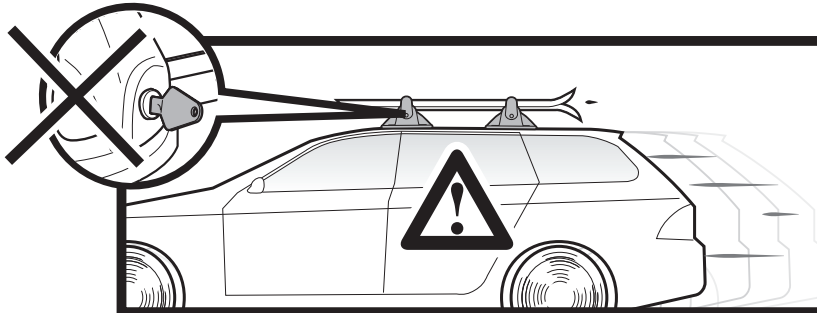

Cod. Art.	000007800000	100021700001	21/06/2013	EL	AS
Creata da			Approvata da		
Data			AS