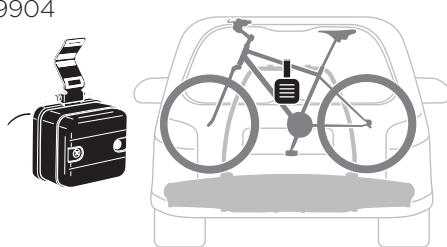

Thule EasyFold XT Loading Ramp

9334

Thule Bike Frame Adapter

982

Thule 3rd Brake Light 13pin

9904

Thule Road Bike Adapter

9772