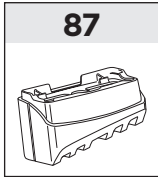

C.20150107
509-3058-03

Bring your life
thule.com

1

751
FootPack

753
FootPack

Kit 3029

Kit 3029

2

A

B

3

x1

4

A

B

C