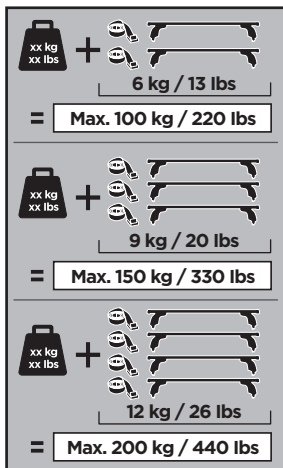

Thule XT Kit 3058

> Instructions

MERCEDES Viano, 5-dr MPV, 04-14
MERCEDES Vito, 4-dr VAN, 04-14, 15-
MERCEDES V-Class, 5-dr MPV, 15-

This kit is only for vehicles with fixpoint mounting.

ISO 11154-E

183058

A

B

3

x1

4

A

B

C