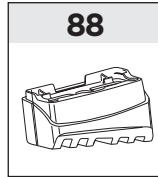

C.20150107
509-3058-03

Bring your life
thule.com

1

751
FootPack

753
FootPack

Kit 3029

Kit 3029

2

A

B

3

x1

4

A

B

C