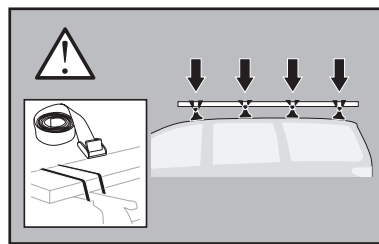

Thule XT Kit 3058

> Instructions

MERCEDES Viano, 5-dr MPV, 04-14
MERCEDES Vito, 4-dr VAN, 04-14, 15-
MERCEDES V-Class, 5-dr MPV, 15-

This kit is only for vehicles with fixpoint mounting.

ISO 11154-E

183058