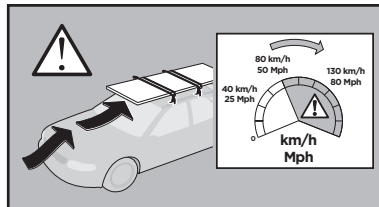

Thule XT Kit 3058

> Instructions

MERCEDES Viano, 5-dr MPV, 04-14
MERCEDES Vito, 4-dr VAN, 04-14, 15-
MERCEDES V-Class, 5-dr MPV, 15-

This kit is only for vehicles with fixpoint mounting.

ISO 11154-E

183058