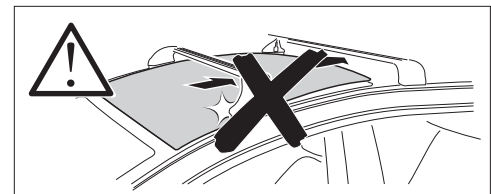

1

Kit 186185

SMART #5 (HY11), 5-dr SUV, 25-

ISO 11154-E

This kit is only for vehicles with flush railing.

1 KIT
Safety

084 x4 148 x4 086 x4 Spare Part 54201 x4

Max: 75 kg / 165 lbs

Max 130 km/h 80 Mph

2 FOOT PACK

Instructions

4 Nm x1

80 km/h 50 Mph

1 KIT + **2 FOOT PACK**

1 Evo Edge

2