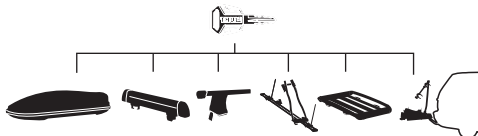

EN Accessories
FR Accessoires
ES Accesorios
DE Zubehör
NL Accessoires
PT Acessórios
IT Accessori
SV Tillbehör
DK Tilbehør
NO Tilbehør
FI Lisävarusteet
IS Aukabúnaður

ET Tarvikud
LV Piederumi
LT Priedai
RU Аксессуары
UK Аксесуари
PL Akcesoria
CS Příslušenství
HU Kiegészítők
RO Accesorii
SK Príslušenstvo
SL Dodatna oprema
BG Аксесоари

HR Dodatna oprema
EL Αξεσουάρ
TR Aksesuarlar
MT Aċċessorji

אביזרים HE
الملحقات AR

ZH (CN) 附件
ZH (TW) 配件
JA アクセサリー
KO 액세서리
TH อุปกรณ์เสริม
MS Aksesori

Thule One-Key System