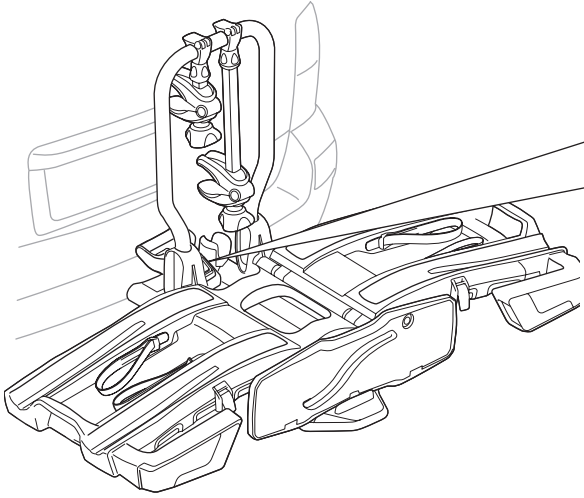

CITY CRASH

Complies with ISO norm

Thule EasyFold XT 2

9655

x1

FIX4BIKE Tow bar

Not ok

Your Key-Number

1

2

3

4

5

B

6

A