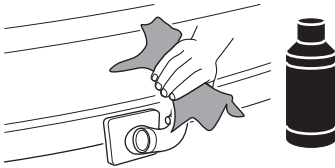

Not ok

Your Key-Number

22-80 mm

D.1

Aluminium
or GGG40

Carbon Frame

Thule Carbon Frame Protector

984