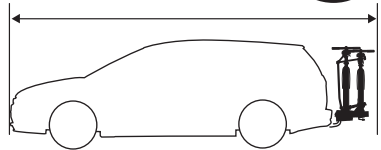

Not ok

Your Key-Number

22-80 mm

D.1

Aluminium
or GGG40

Carbon Frame

Thule Carbon Frame Protector

984