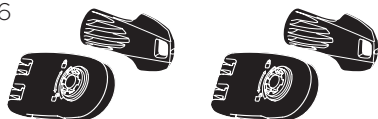

Thule Wheel Adapter

9772

Thule Number Plate

9762

Thule Wheel Strap Locks

986

Thule Carbon Frame Protector

984