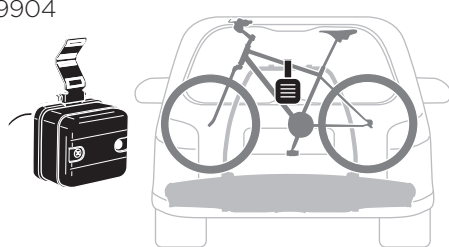

Thule EasyFold XT Carrying Bag 2

9311

Thule EasyFold XT Loading Ramp

9334

Thule Bike Frame Adapter

982

Thule 3rd Brake Light

9904