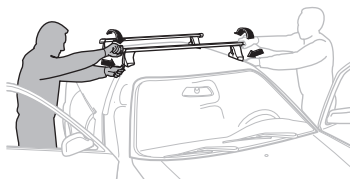

GB/US Tighten alternately

D Die Schrauben abwechselnd anziehen

F Serrer alternativement chaque côté

NL Afwisselend aan de linker- en de rechterkant aandraaien

I Alternare il serraggio delle viti

E Serrare alternativamente

PT Aperte alternadamente

S Dra åt växelvis

FIN Kierrä vuorotellen

EST Pinguldage vaheldumisi

LAT Pielvecliet pamišus

LIT Užsukinėkite pakaitomis

PL Śruby dokręcaj naprzemiennie

RU Затягивайте попеременно

CZ Pokręťta bagažníka dokręcaj dokręcaj naprzemiennie.

SK Doťahujte striedavo

SLO Privijajte izmenično.

HR Naizmjenično zategnite

HU Egymástól függetlenül szoritandó

GR Σφιγγετε εναλλάξ

TR Dönüşümlü sıkın

中文 交替拧紧

한국어 번갈아 가며 조이십시오.

日本語 交互に締め付けてください。

ไทย ชันโนแบบสลับ