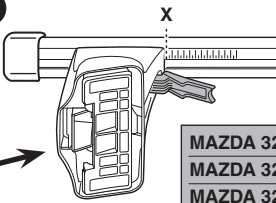

3

754

750

1

2

	X
MAZDA 323, 4-dr Sedan, 98-00, 01-03	31,5
MAZDA 323F, 5-dr Hatchback, 98-00, 01-03	31,5
MAZDA 323 Familia, 4-dr Sedan, 98-00, 01-03	31,5
MAZDA 323 Protégé, 4-dr Sedan, 98-00, 01-03	31,5
FORD Laser, 4-dr Sedan, 98-00, 01-03	31,5

1

2

	Y
MAZDA 323, 4-dr Sedan, 98-00, 01-03	30,5
MAZDA 323F, 5-dr Hatchback, 98-00, 01-03	28,5
MAZDA 323 Familia, 4-dr Sedan, 98-00, 01-03	30,5
MAZDA 323 Protégé, 4-dr Sedan, 98-00, 01-03	30,5
FORD Laser, 4-dr Sedan, 98-00, 01-03	30,5

480R

480

1

2

	X inch	X mm
MAZDA 323, 4-dr Sedan, 98-00, 01-03	38"	966 mm
MAZDA 323F, 5-dr Hatchback, 98-00, 01-03	38"	966 mm
MAZDA 323 Familia, 4-dr Sedan, 98-00, 01-03	38"	966 mm
MAZDA 323 Protégé, 4-dr Sedan, 98-00, 01-03	38"	966 mm
FORD Laser, 4-dr Sedan, 98-00, 01-03	38"	966 mm

1

2

	Y inch	Y mm
MAZDA 323, 4-dr Sedan, 98-00, 01-03	37 ⁵/₈"	956 mm
MAZDA 323F, 5-dr Hatchback, 98-00, 01-03	36 ⁷/₈"	936 mm
MAZDA 323 Familia, 4-dr Sedan, 98-00, 01-03	37 ⁵/₈"	956 mm
MAZDA 323 Protégé, 4-dr Sedan, 98-00, 01-03	37 ⁵/₈"	956 mm
FORD Laser, 4-dr Sedan, 98-00, 01-03	37 ⁵/₈"	956 mm