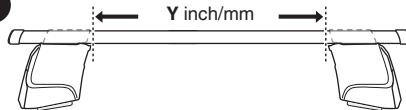

480R

480

1

2

	X inch	X mm
MAZDA 323, 4-dr Sedan, 98-00, 01-03	38"	966 mm
MAZDA 323F, 5-dr Hatchback, 98-00, 01-03	38"	966 mm
MAZDA 323 Familia, 4-dr Sedan, 98-00, 01-03	38"	966 mm
MAZDA 323 Protégé, 4-dr Sedan, 98-00, 01-03	38"	966 mm
FORD Laser, 4-dr Sedan, 98-00, 01-03	38"	966 mm

1

2

	Y inch	Y mm
MAZDA 323, 4-dr Sedan, 98-00, 01-03	37 ⁵ / ₈ "	956 mm
MAZDA 323F, 5-dr Hatchback, 98-00, 01-03	36 ⁷ / ₈ "	936 mm
MAZDA 323 Familia, 4-dr Sedan, 98-00, 01-03	37 ⁵ / ₈ "	956 mm
MAZDA 323 Protégé, 4-dr Sedan, 98-00, 01-03	37 ⁵ / ₈ "	956 mm
FORD Laser, 4-dr Sedan, 98-00, 01-03	37 ⁵ / ₈ "	956 mm