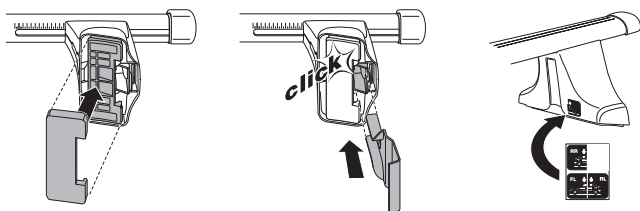

MAZDA 323F, 5-dr Hatchback, 98-00, 01-03