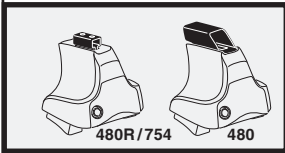

MAZDA 323F, 5-dr Hatchback, 98-00, 01-03