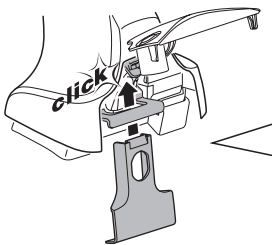

MAZDA 323F, 5-dr Hatchback, 98-00, 01-03