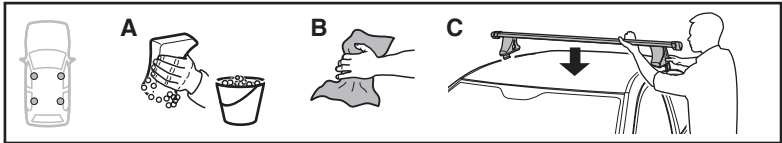

5

	X mm	Y mm	X inch	Y inch
* MAZDA 323, 4-dr Sedan, 98-00, 01-03	220 mm	650 mm	8 ⁵/₈"	25 ⁵/₈"
MAZDA 323F, 5-dr Hatchback, 98-00, 01-03	220 mm	700 mm	8 ⁵/₈"	27 ¹/₂"
* MAZDA 323 Familia, 4-dr Sedan, 98-00, 01-03	220 mm	650 mm	8 ⁵/₈"	25 ⁵/₈"
* MAZDA 323 Protegé, 4-dr Sedan, 98-00, 01-03	220 mm	650 mm	8 ⁵/₈"	25 ⁵/₈"
* FORD Laser, 4-dr Sedan, 98-00, 01-03	220 mm	650 mm	8 ⁵/₈"	25 ⁵/₈"