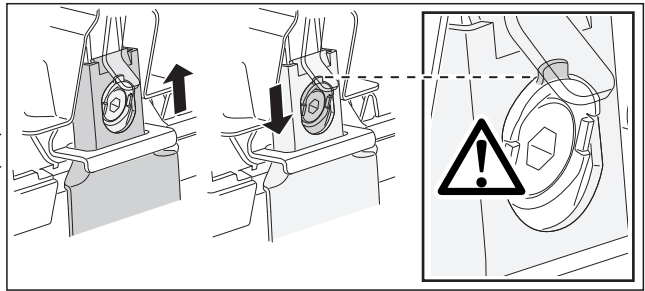

MAZDA 323F, 5-dr Hatchback, 98-00, 01-03