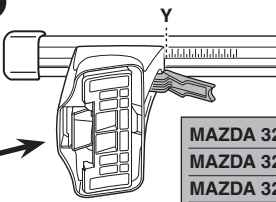

1

2

	X
MAZDA 323, 4-dr Sedan, 98-00, 01-03	31,5
MAZDA 323F, 5-dr Hatchback, 98-00, 01-03	31,5
MAZDA 323 Familia, 4-dr Sedan, 98-00, 01-03	31,5
MAZDA 323 Protégé, 4-dr Sedan, 98-00, 01-03	31,5
FORD Laser, 4-dr Sedan, 98-00, 01-03	31,5

1

2

	Y
MAZDA 323, 4-dr Sedan, 98-00, 01-03	30,5
MAZDA 323F, 5-dr Hatchback, 98-00, 01-03	28,5
MAZDA 323 Familia, 4-dr Sedan, 98-00, 01-03	30,5
MAZDA 323 Protégé, 4-dr Sedan, 98-00, 01-03	30,5
FORD Laser, 4-dr Sedan, 98-00, 01-03	30,5

480R

480

1

2

	X inch	X mm
MAZDA 323, 4-dr Sedan, 98-00, 01-03	38"	966 mm
MAZDA 323F, 5-dr Hatchback, 98-00, 01-03	38"	966 mm
MAZDA 323 Familia, 4-dr Sedan, 98-00, 01-03	38"	966 mm
MAZDA 323 Protégé, 4-dr Sedan, 98-00, 01-03	38"	966 mm
FORD Laser, 4-dr Sedan, 98-00, 01-03	38"	966 mm

1

2

	Y inch	Y mm
MAZDA 323, 4-dr Sedan, 98-00, 01-03	37 ⁵ / ₈ "	956 mm
MAZDA 323F, 5-dr Hatchback, 98-00, 01-03	36 ⁷ / ₈ "	936 mm
MAZDA 323 Familia, 4-dr Sedan, 98-00, 01-03	37 ⁵ / ₈ "	956 mm
MAZDA 323 Protégé, 4-dr Sedan, 98-00, 01-03	37 ⁵ / ₈ "	956 mm
FORD Laser, 4-dr Sedan, 98-00, 01-03	37 ⁵ / ₈ "	956 mm